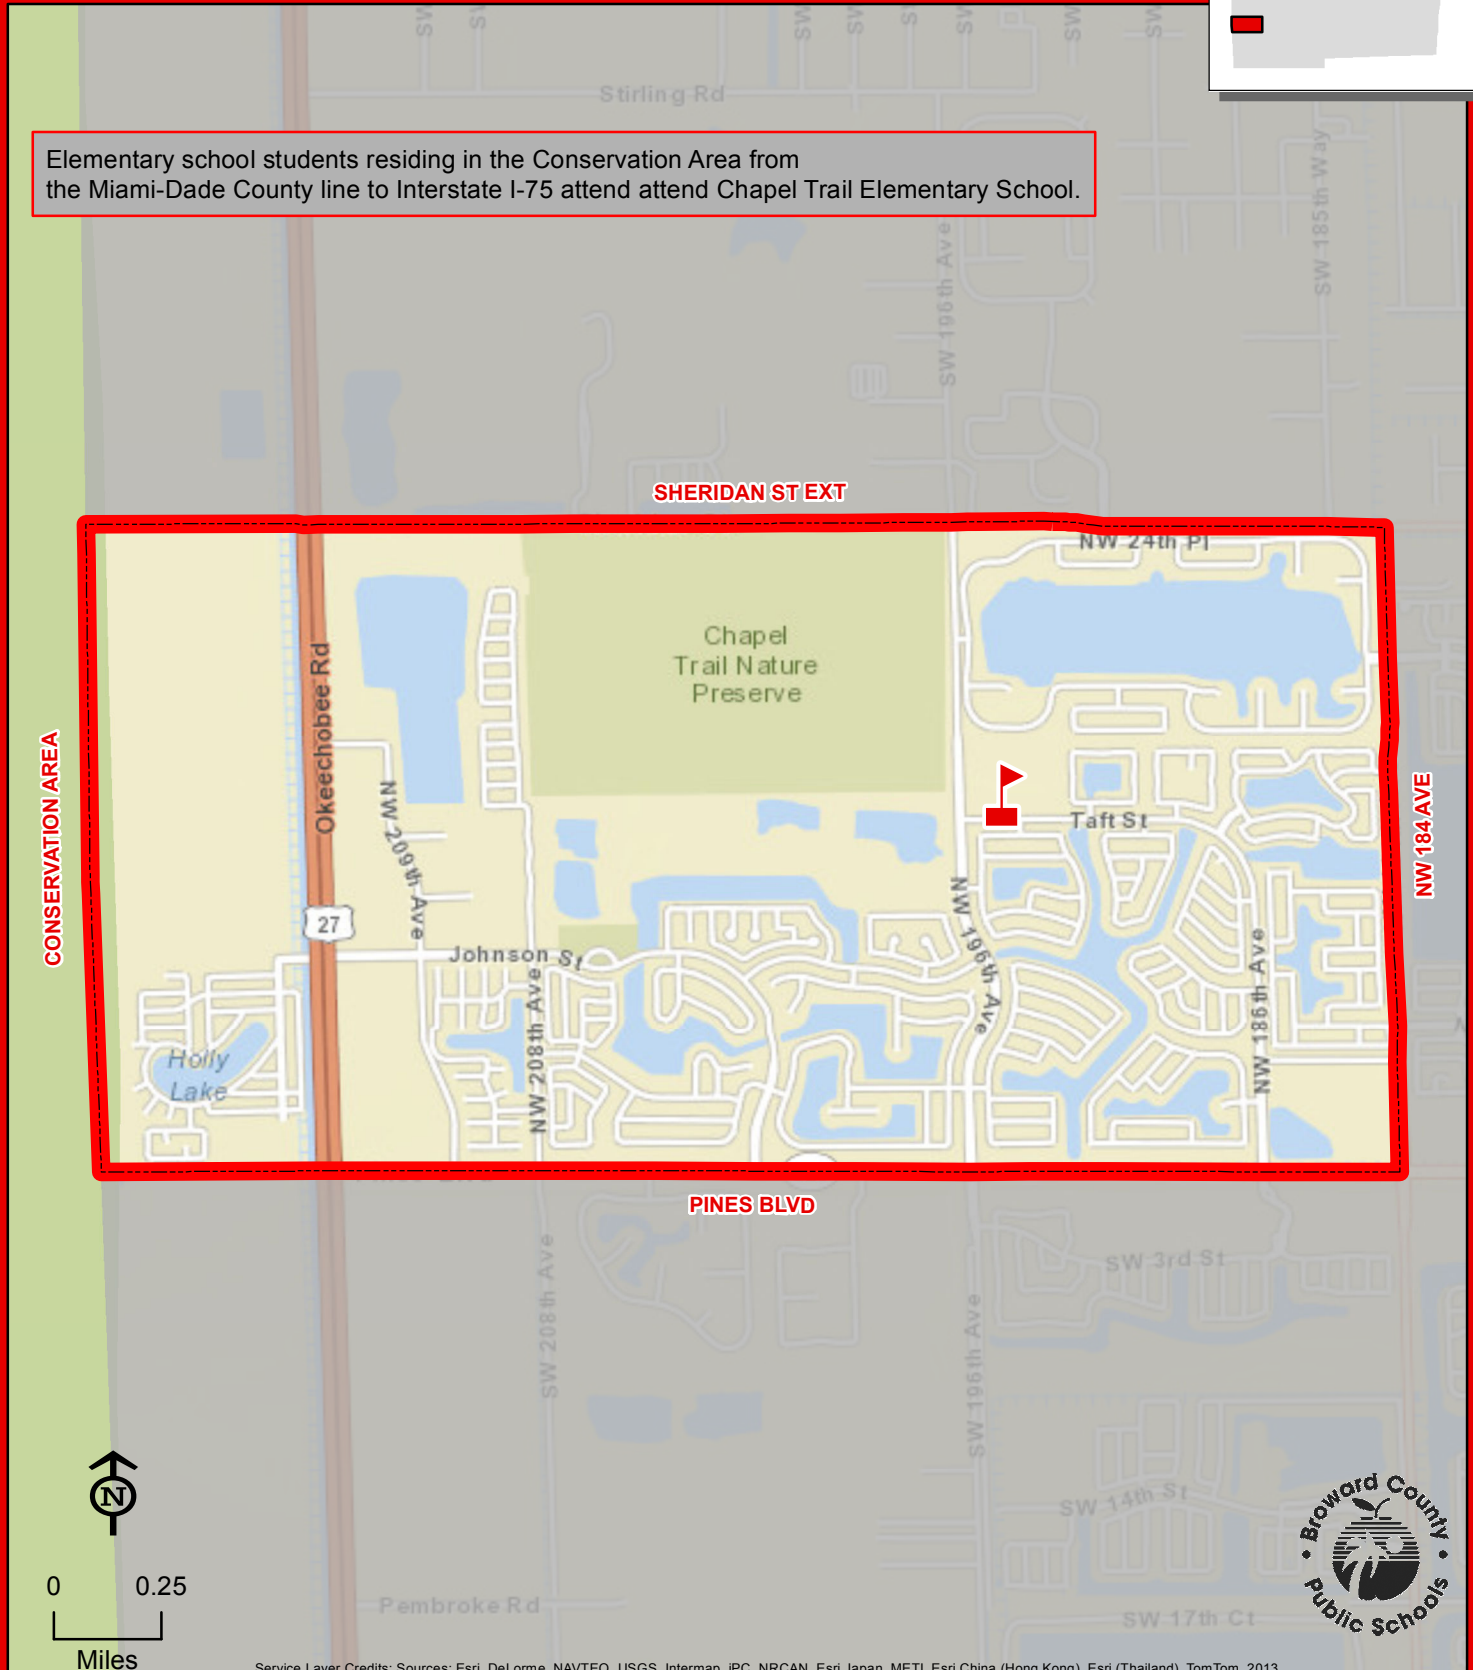

CHAPEL TRAIL ELEMENTARY SCHOOL

19595 TAFT STREET
PEMBROKE PINES, FLORIDA 33029
754-323-5000

Elementary school students residing in the Conservation Area from the Miami-Dade County line to Interstate I-75 attend Chapel Trail Elementary School.

CONSERVATION AREA

CHAPEL TRAIL

Service Layer Credits: Sources: Esri, DeLorme, NAVTEQ, USGS, Intermap, IPC, NRCAN, Esri Japan, METI, Esri China (Hong Kong), Esri (Thailand), TomTom, 2013

THIS MAP IS FOR CONCEPTUAL PURPOSES ONLY AND SHOULD NOT BE USED FOR LEGAL BOUNDARY DETERMINATIONS